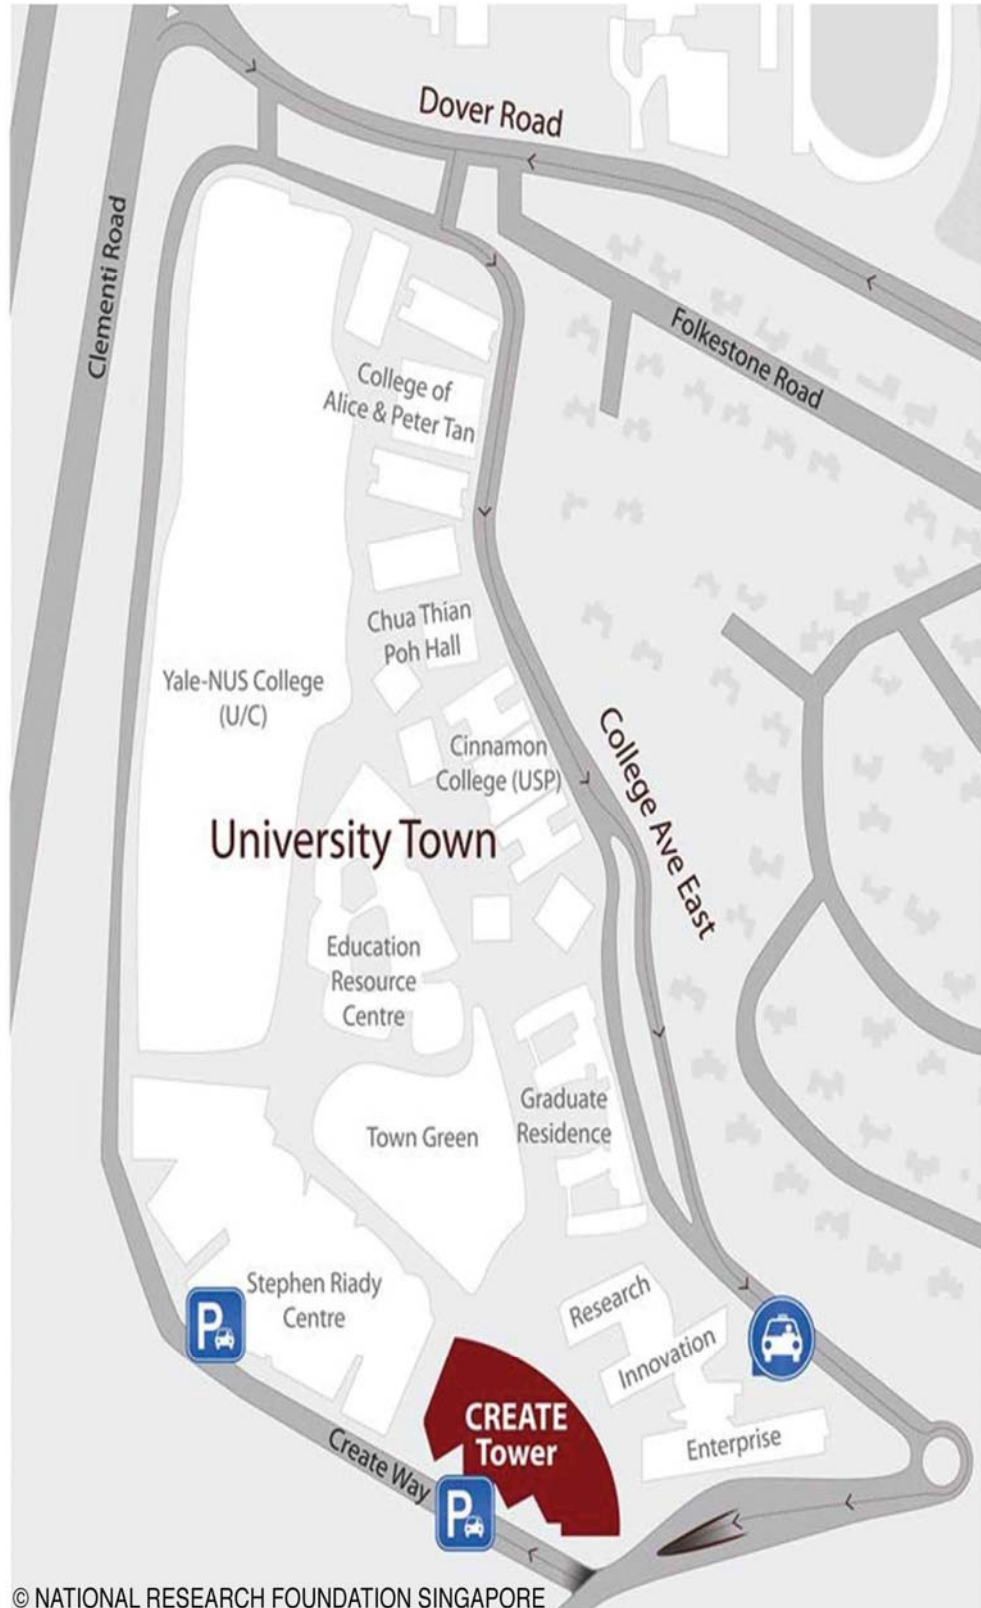

Welcome to BESS Conference

Create Theatrette
1 CREATE Way,
Level 2 CREATE Tower,
Singapore 138602

Driving to CREATE Tower

Via AYE Towards Tuas

Directions to CREATE TOWER via AYE (towards Tuas)

1. Along AYE towards Tuas, exit at Exit 9
2. Turn left on Clementi Road
3. Turn left onto Kent Ridge Crescent (Landmark: University Cultural Centre on left)
4. Turn left onto College Link at roundabout
5. Proceed straight along Create Way
6. At roundabout, turn right and proceed down road ramp
7. Proceed to CREATE Tower carpark, turn right

Driving to CREATE Tower

Via Dover Road

© NATIONAL RESEARCH FOUNDATION SINGAPORE

Directions to CREATE TOWER via Dover Road

1. Head onto Dover Road from Clementi Road
2. Turn right into University Town (Turn left if you are coming from North Buona Vista Road onto Dover Road)
3. Keep left and continue onto College Avenue East
4. Turn right after the roundabout onto Create Way
5. Proceed down the road ramp
6. Proceed to CREATE Tower carpark, turn right

Go straight and turn left at the end

Enter the CREATE Tower Building

Take escalator to Level 2

Dropping off at U-Town

The drop off point is at:
NUS University Town,
Create – Enterprise Wing
NUS Kent Ridge Campus,
S138602

Go down through the stairs

Go straight towards the CREATE Tower
main entrance

Dropping off at U-Town

Enter the CREATE Tower Building

Take escalator to Level 2