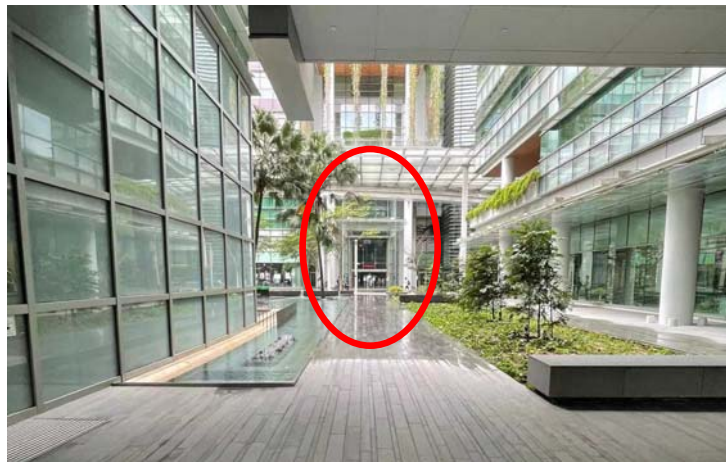

Go straight and turn left at the end

Enter the CREATE Tower Building

Take escalator to Level 2

Dropping off at U-Town

The drop off point is at:
NUS University Town,
Create – Enterprise Wing
NUS Kent Ridge Campus,
S138602

Go down through the stairs

Go straight towards the CREATE Tower
main entrance

Dropping off at U-Town

Enter the CREATE Tower Building

Take escalator to Level 2