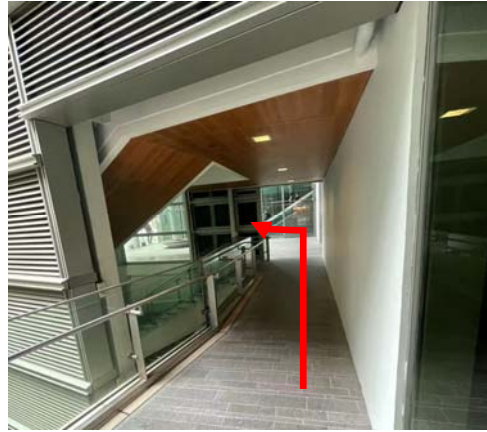

Driving to CREATE Tower

Enter the CREATE Car Park

Follow the visitor's parking sign and drive up to Level M

Enter the lift lobby on Level M

Take the lift to Level 1

Driving to CREATE Tower

Go out through the door next to the lift and turn right

Go straight and turn left at the end

Enter the CREATE Tower Building

Take escalator to Level 2

Dropping off at U-Town

The drop off point is at:
NUS University Town,
Create – Enterprise Wing
NUS Kent Ridge Campus,
S138602