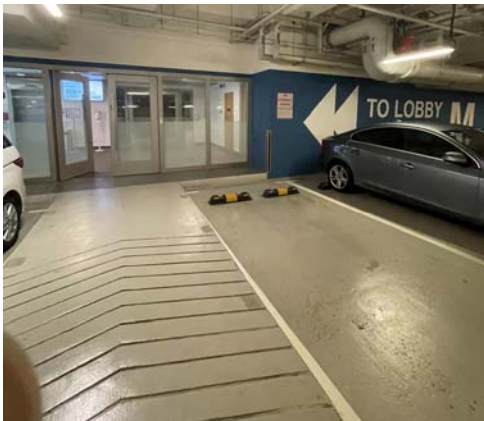

Driving to CREATE Tower

Enter the CREATE Car Park

Follow the visitor's parking sign and drive up to Level M

Enter the lift lobby on Level M

Take the lift to Level 1

Driving to CREATE Tower

Go out through the door next to the lift and turn right