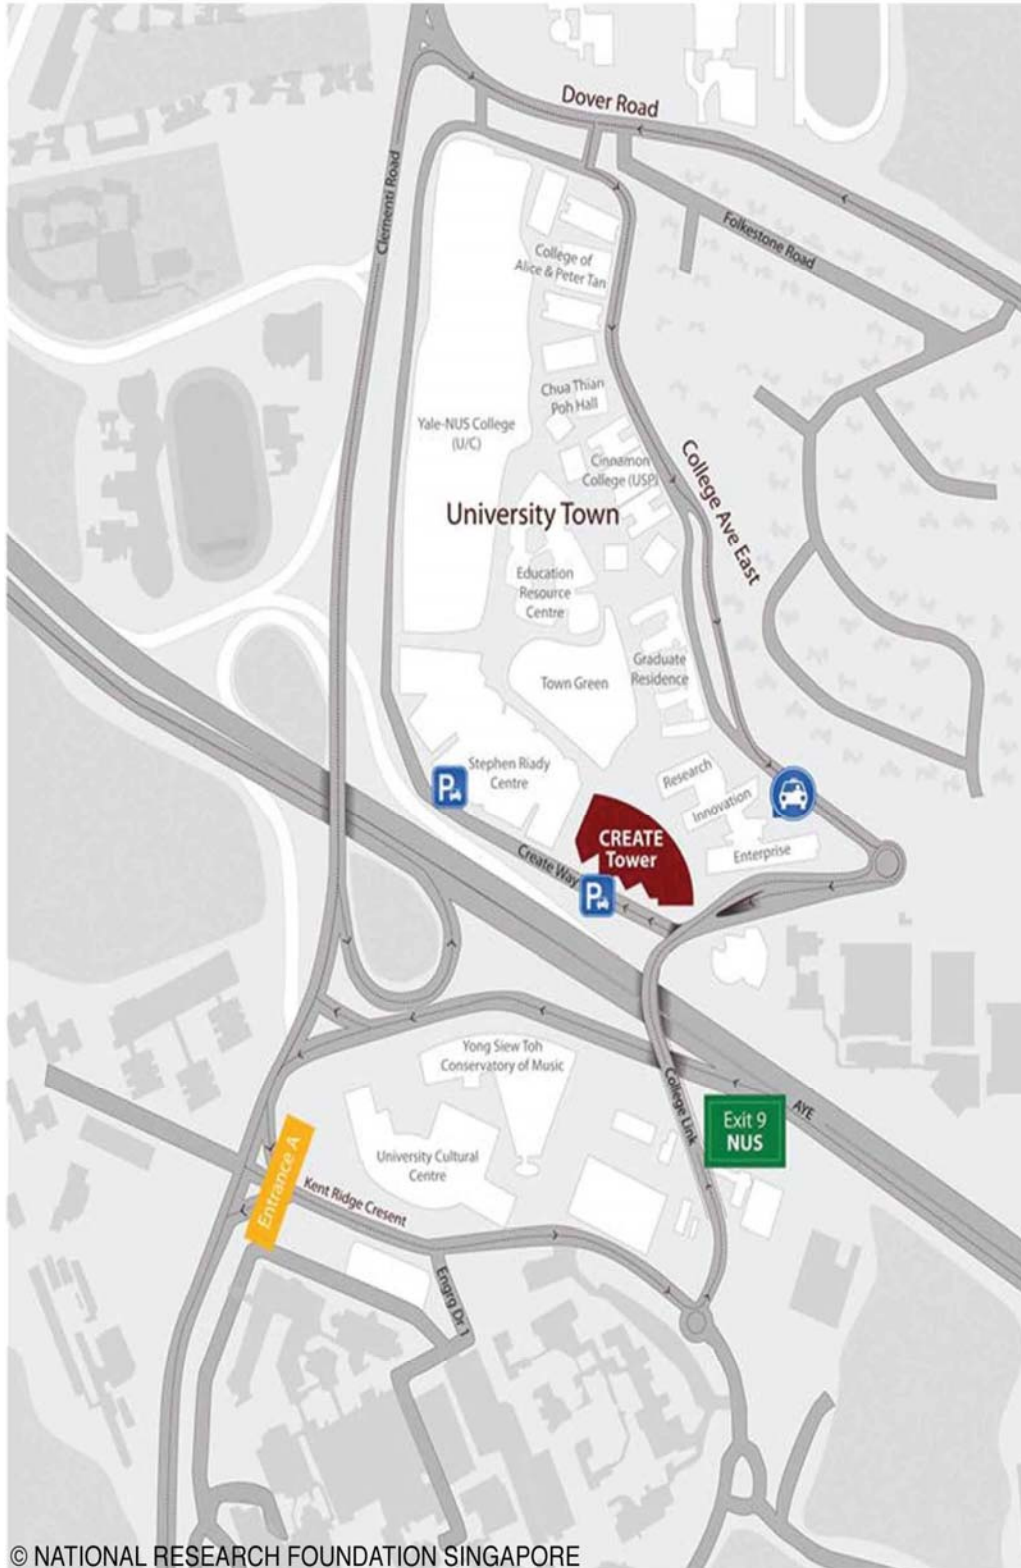

Welcome to BESS Conference

Create Theatrette
1 CREATE Way,
Level 2 CREATE Tower,
Singapore 138602

Driving to CREATE Tower

Via AYE Towards Tuas

Directions to CREATE TOWER via AYE (towards Tuas)

1. Along AYE towards Tuas, exit at Exit 9
2. Turn left on Clementi Road
3. Turn left onto Kent Ridge Crescent (Landmark: University Cultural Centre on left)
4. Turn left onto College Link at roundabout
5. Proceed straight along Create Way
6. At roundabout, turn right and proceed down road ramp
7. Proceed to CREATE Tower carpark, turn right

Driving to CREATE Tower

Via Dover Road

© NATIONAL RESEARCH FOUNDATION SINGAPORE

Directions to CREATE TOWER via Dover Road

1. Head onto Dover Road from Clementi Road
2. Turn right into University Town (Turn left if you are coming from North Buona Vista Road onto Dover Road)
3. Keep left and continue onto College Avenue East
4. Turn right after the roundabout onto Create Way
5. Proceed down the road ramp
6. Proceed to CREATE Tower carpark, turn right

Driving to CREATE Tower

Enter the CREATE Car Park

Follow the visitor's parking sign and drive up to Level M

Enter the lift lobby on Level M

Take the lift to Level 1

Driving to CREATE Tower

Go out through the door next to the lift and turn right

Go down through the stairs

Go straight towards the CREATE Tower
main entrance

Dropping off at U-Town

Enter the CREATE Tower Building

Take escalator to Level 2