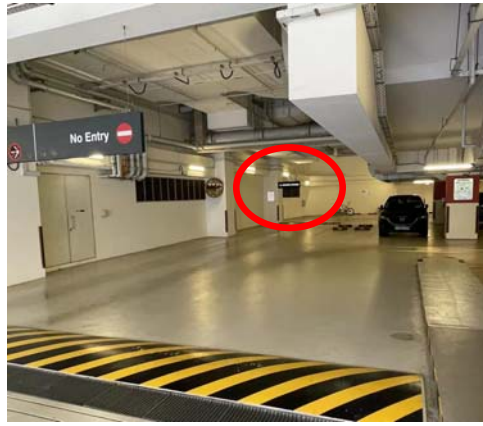

Driving to CREATE Tower

Enter the CREATE Car Park

Follow the visitor's parking sign and drive up to Level M

Enter the lift lobby on Level M

Take the lift to Level 1

Driving to CREATE Tower

Go out through the door next to the lift and turn right